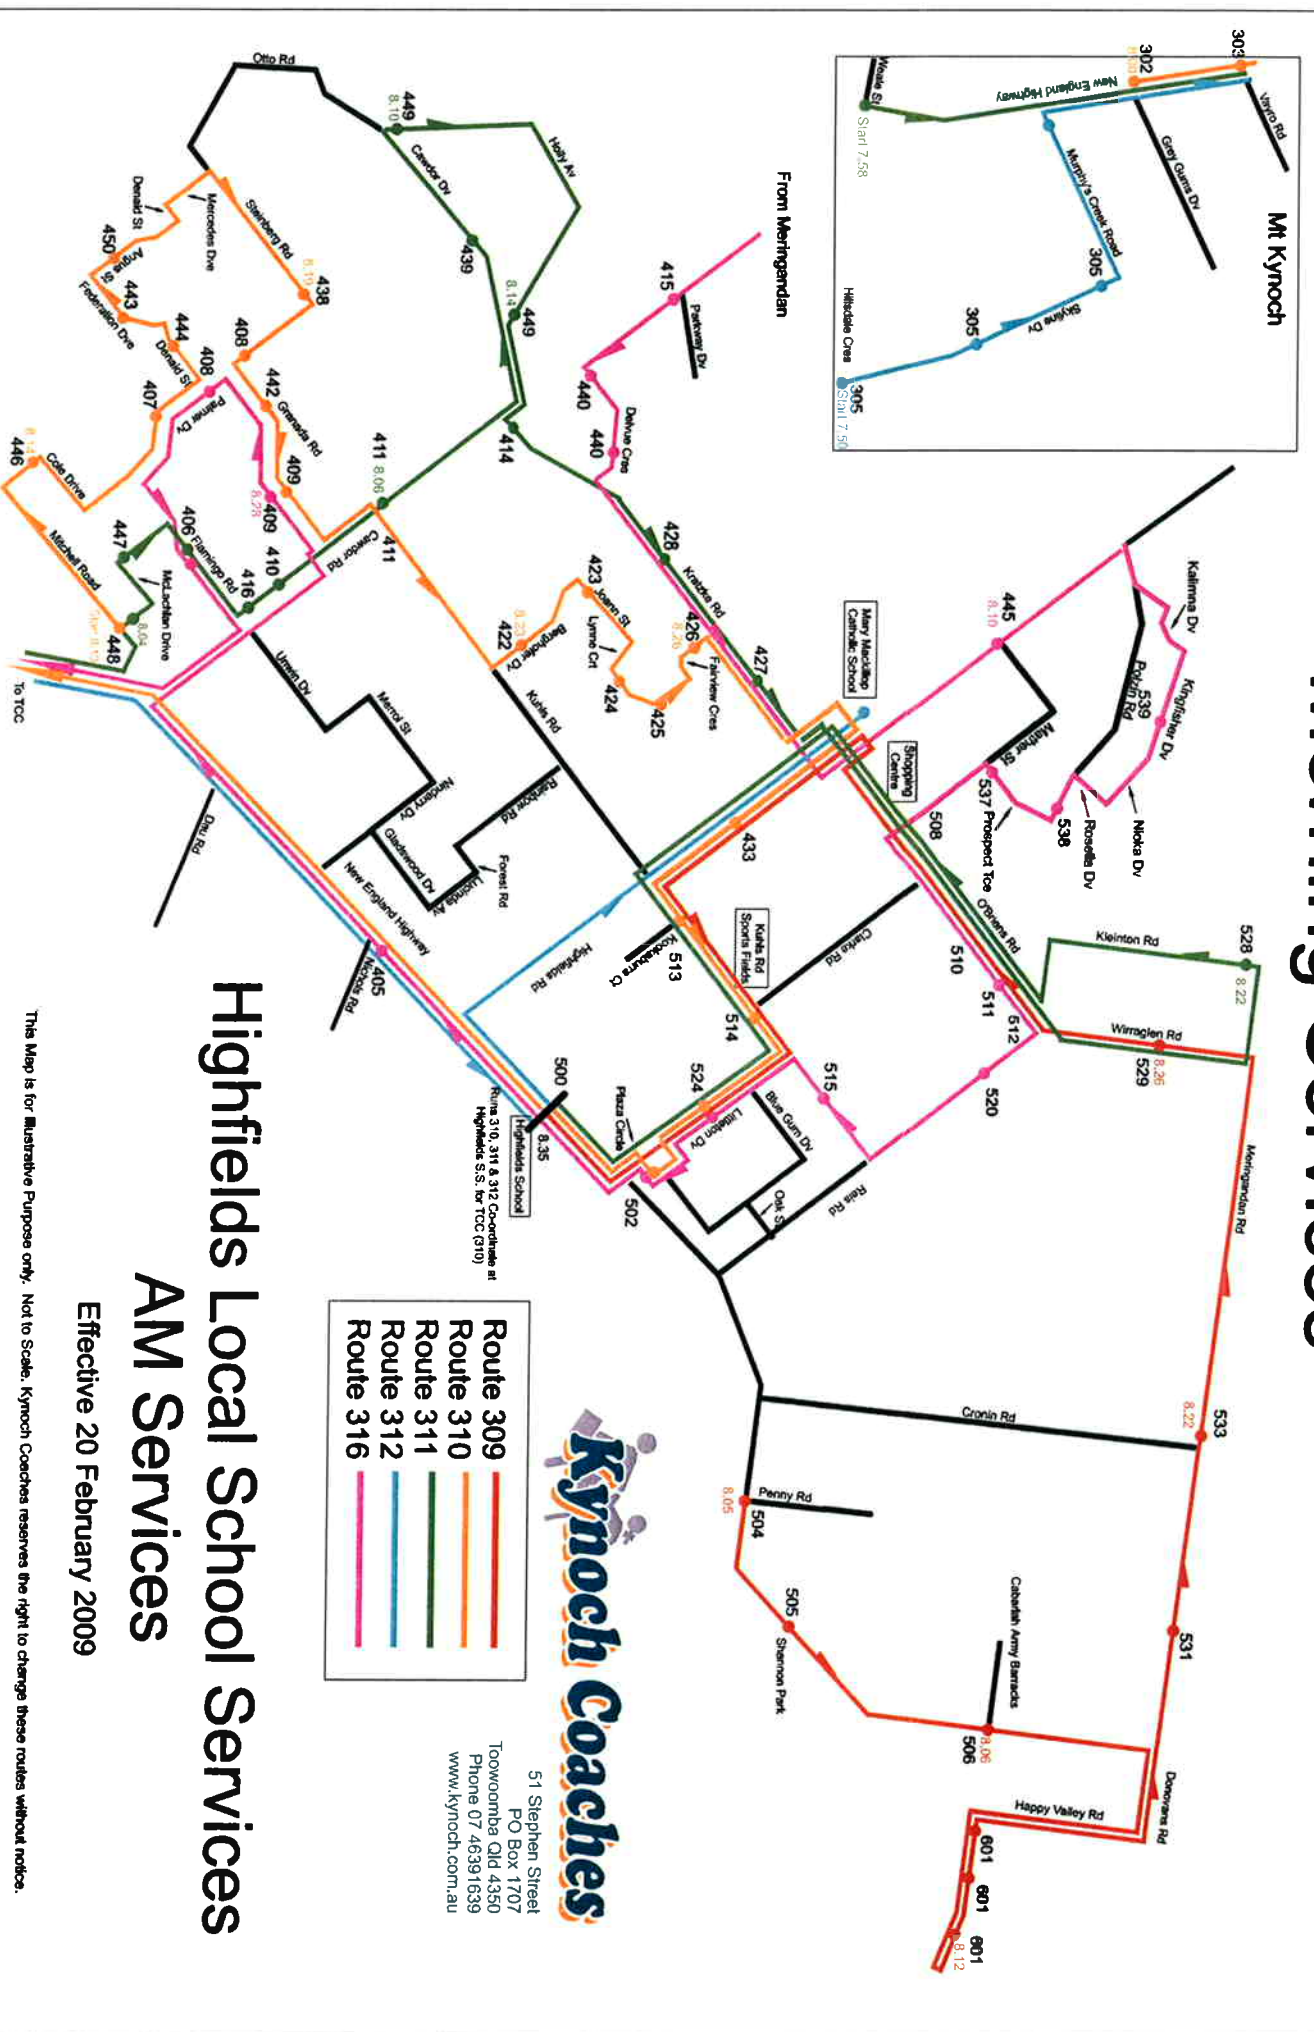

Morning Services

Highfields Local School Services AM Services

Effective 20 February 2009

51 Stephen Street
PO Box 1707
Toowoomba Qld 4350
Phone 07 46391639
www.kynoch.com.au

- Route 309
- Route 310
- Route 311
- Route 312
- Route 316

This Map is for Illustrative Purpose only. Not to Scale. Kynoch Coaches reserves the right to change these routes without notice.

Afternoon Services

- Route 310
- Route 311
- Route 309
- Route 316
- Route 329

51 Stephen Street
PO Box 1707
Toowoomba QLD 4350
Phone 07 46391639
www.kynoch.com.au

Highfields Local School Services PM Services

Effective 20 February 2009

This Map is for Illustrative Purpose only. Not to Scale. Kynoch Coaches reserves the right to change these routes without notice.