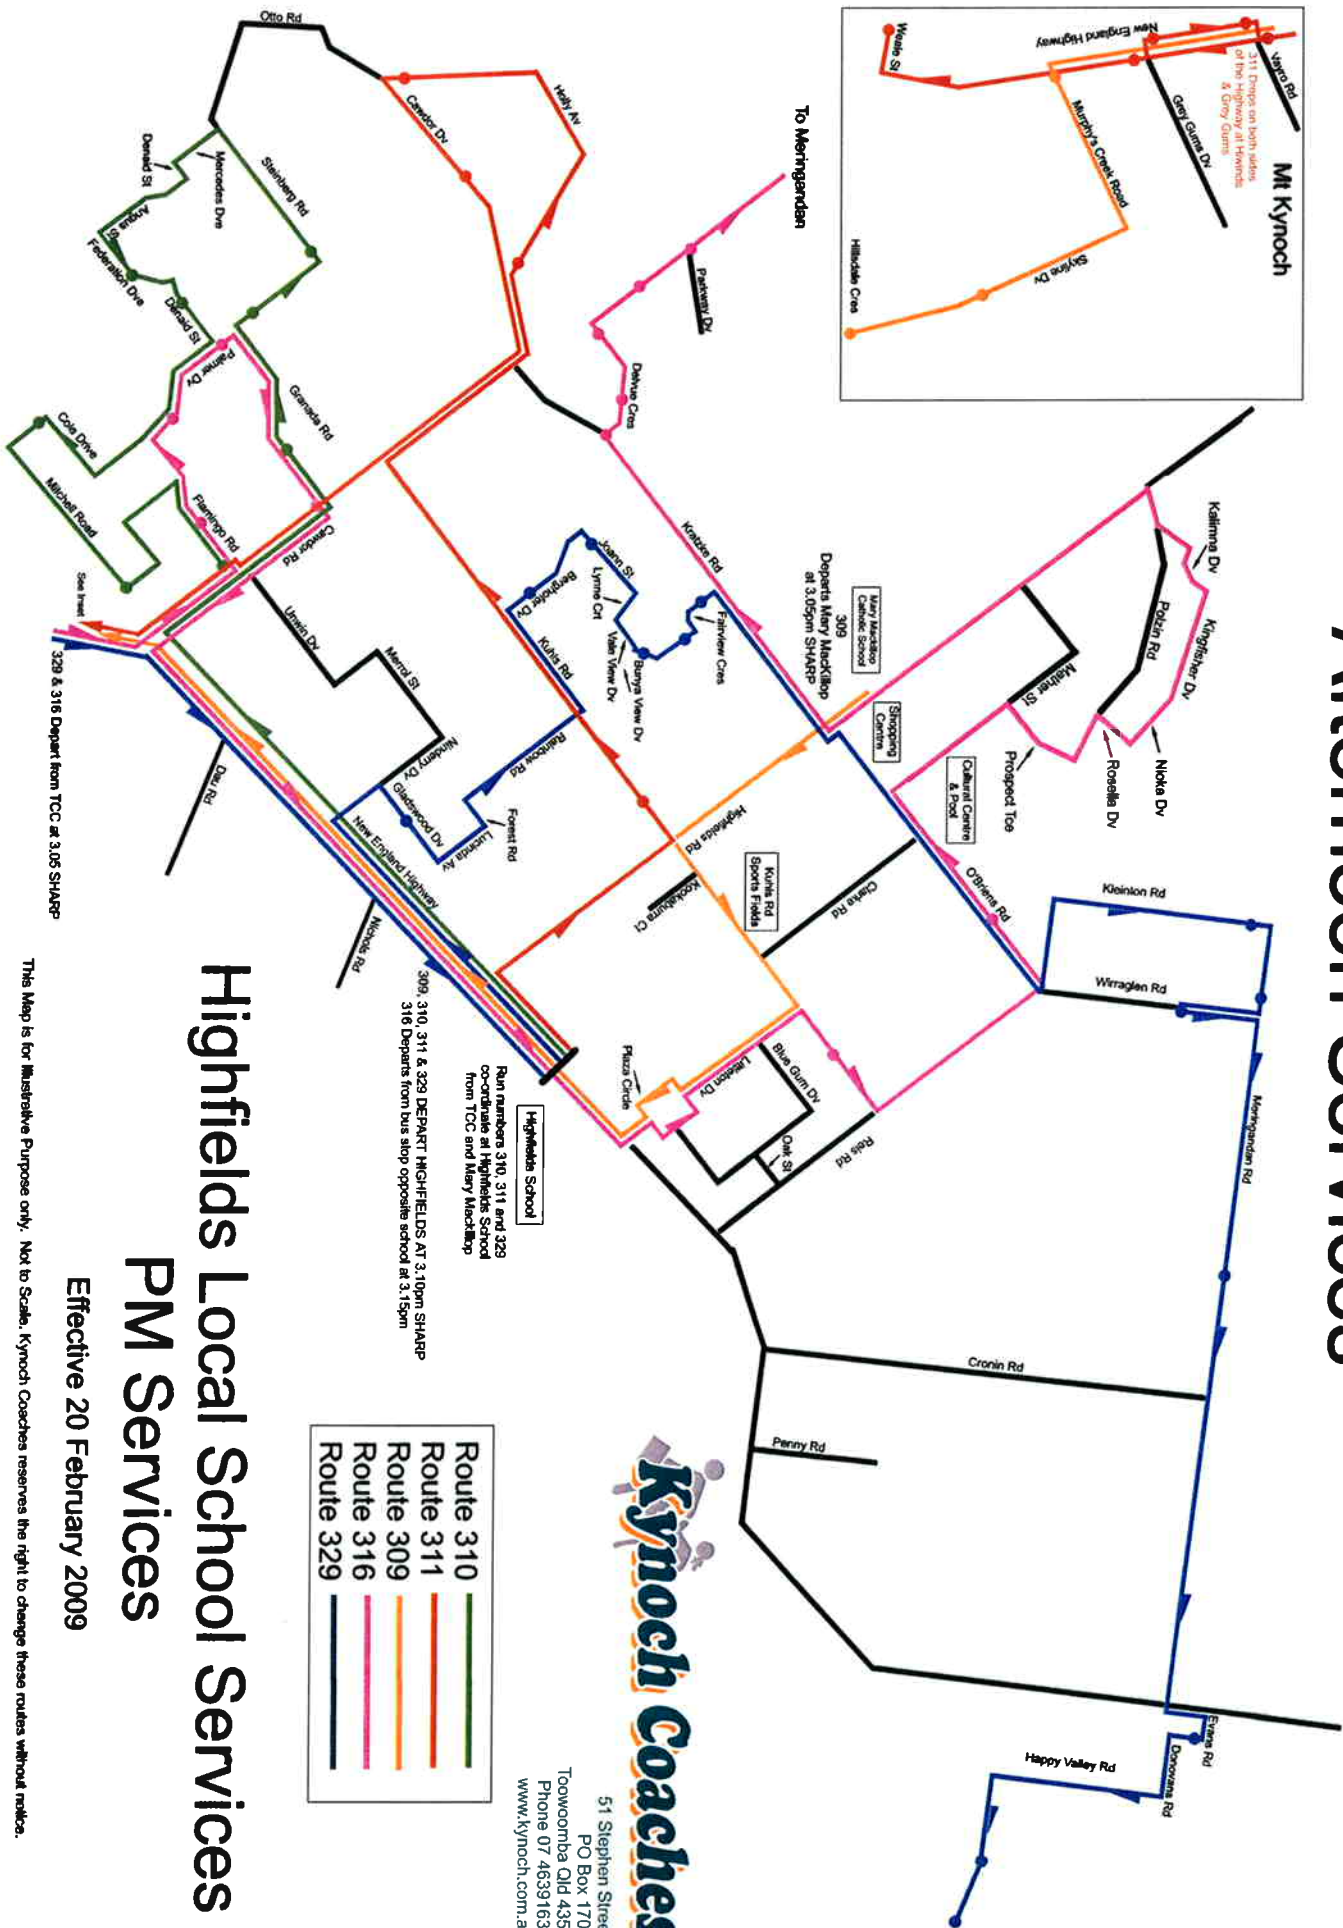

Morning Services

Highfields Local School Services AM Services

Effective 20 February 2009

51 Stephen Street
PO Box 1707
Toowoomba Qld 4350
Phone 07 46391639
www.kynoch.com.au

- Route 309
- Route 310
- Route 311
- Route 312
- Route 316

This Map is for Illustrative Purpose only. Not to Scale. Kynoch Coaches reserves the right to change these routes without notice.

Afternoon Services

- Route 310
- Route 311
- Route 309
- Route 316
- Route 329