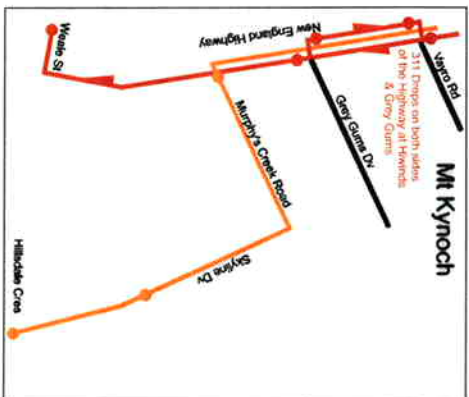

Morning Services

Highfields Local School Services AM Services

Effective 20 February 2009

51 Stephen Street
PO Box 1707
Toowoomba Qld 4350
Phone 07 46391639
www.kynoch.com.au

- Route 309
- Route 310
- Route 311
- Route 312
- Route 316

This Map is for Illustrative Purpose only. Not to Scale. Kynoch Coaches reserves the right to change these routes without notice.

Afternoon Services

- Route 310
- Route 311
- Route 309
- Route 316
- Route 329